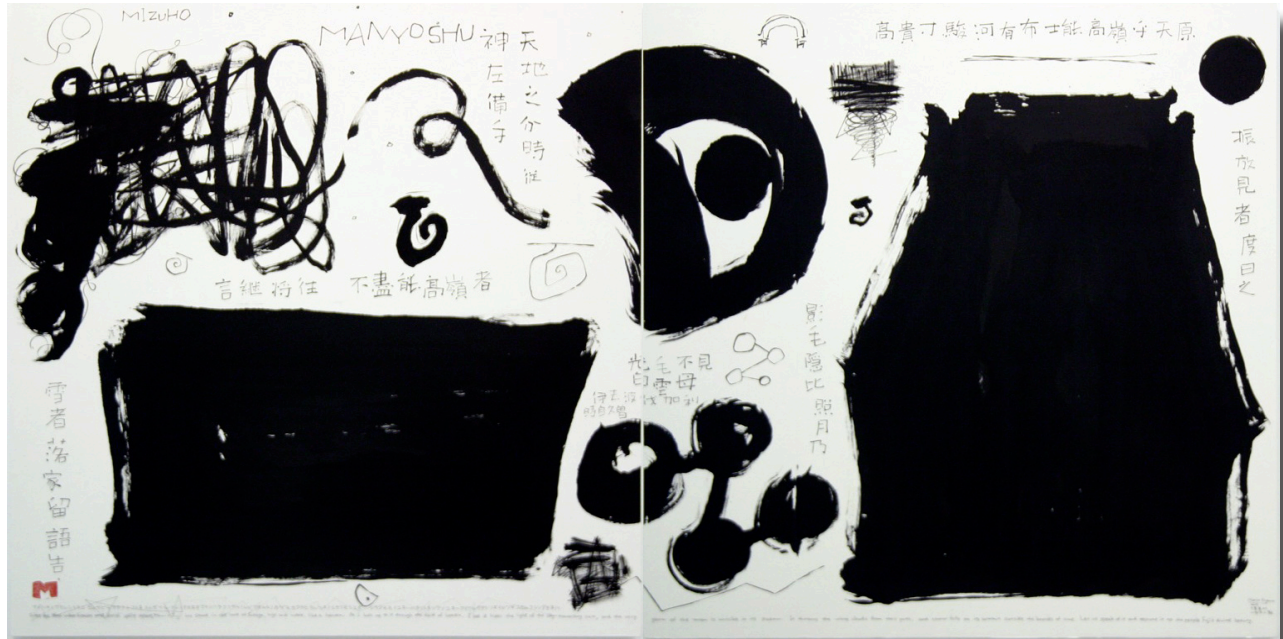

# Mizuho Koyama

*A New Calligraphy*

*Heaven and Earth I & II, 2010*  
Sumi (Japanese ink) on paper over wood panel  
Diptych, 100 x 200 cm

Sundari Fine Art Saratoga is pleased to present its first exhibition of new works by Mizuho Koyama, *A New Calligraphy*. Viewed at a distance, these surfaces manifest as graffiti art, but closer inspection reveals astounding traditional calligraphic command and subtle technical innovation. Inspired by old Japanese poetry, Mizuho's use of Sumi (Japanese ink) on paper over wood panel to construct word elements and images allows for the play of traditional and modern. Serious-minded viewers will appreciate the thought-provoking interpretations of the multi-layered and image-rich world Mizuho inhabits. On view, April 9th - May 20th, 2010.